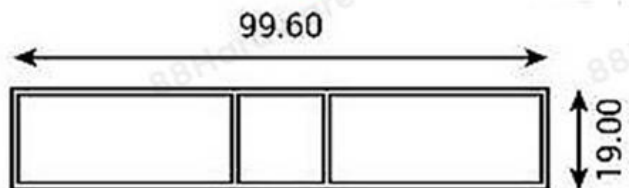

# Aluminium Gate Panel

- 3/4" x 4"
- Aluminium
- Weather Resistant
- Italy technology
- Long Lasting
- Made In Malaysia

Italy Technology

BUATAN MALAYSIA  
MADE IN MALAYSIA

**Wood Grain**

**Grey**

**White**

CADANGAN 'MATERIAL' PAGAR BARU